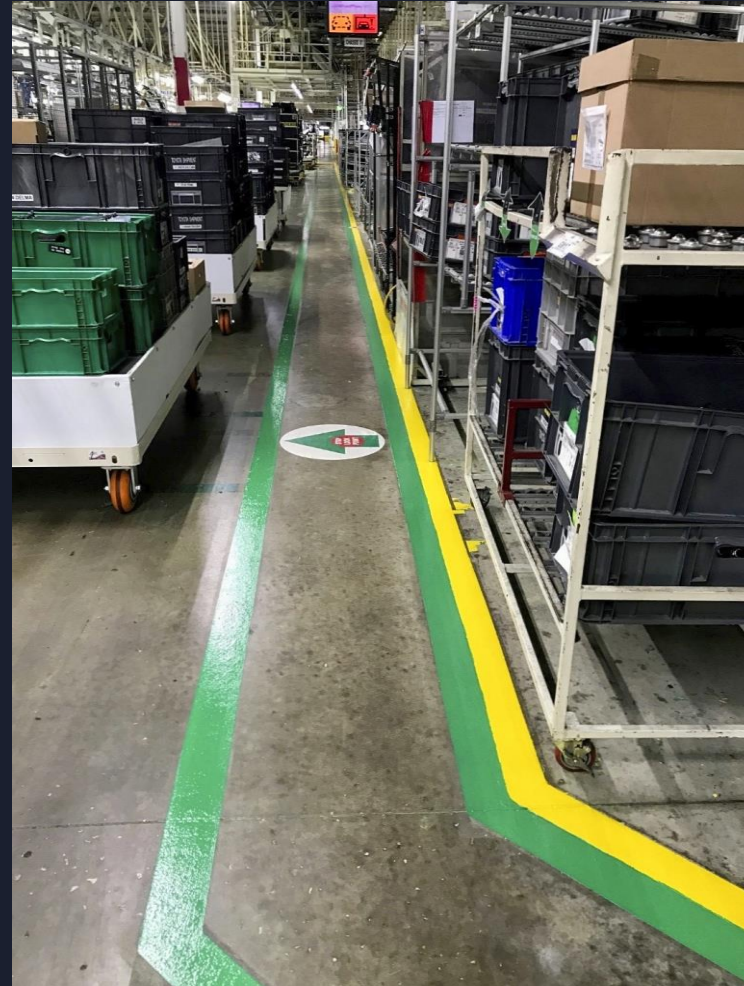

OUR PROJECTS

COATINGS ▼

Toyota Floor Lines
San Antonio, TX

Shotblasting Prep
Amerlock 2