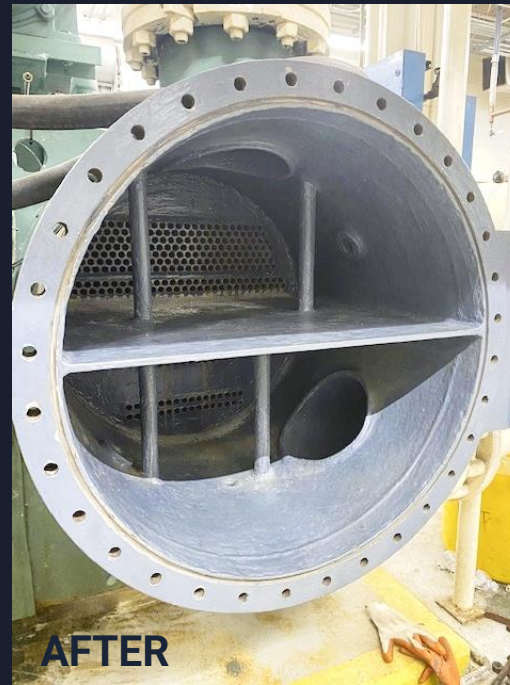

OUR PROJECTS

COATINGS ▼

Chillers Refurbish 2/2

Abrasive Blasting SSPC-SP-10 Near White
Belzona Super Metal 1111
Belzona Ceramic Metal 1321