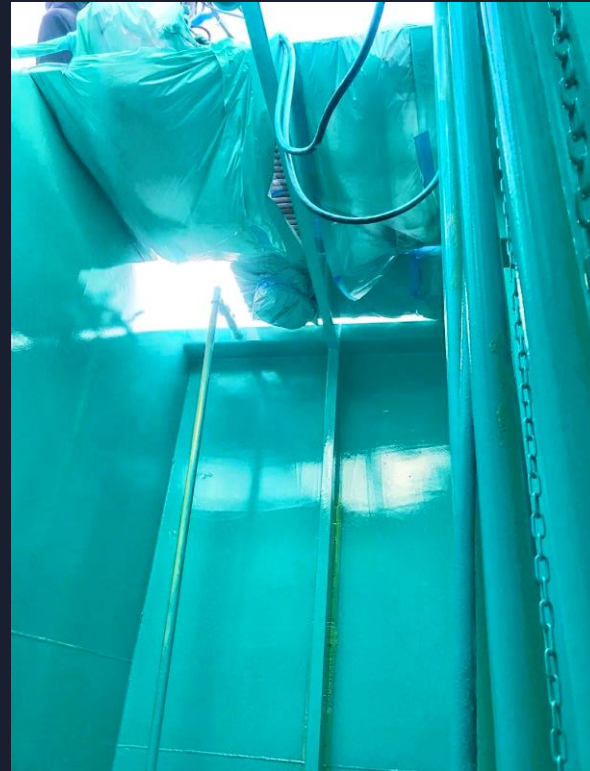

OUR PROJECTS

COATINGS ▼

Comal ISD WWTP
New Braunfels, TX

Abrasive Blast SSPC-SP10 Near White
Novoguard 840 Novolac Epoxy