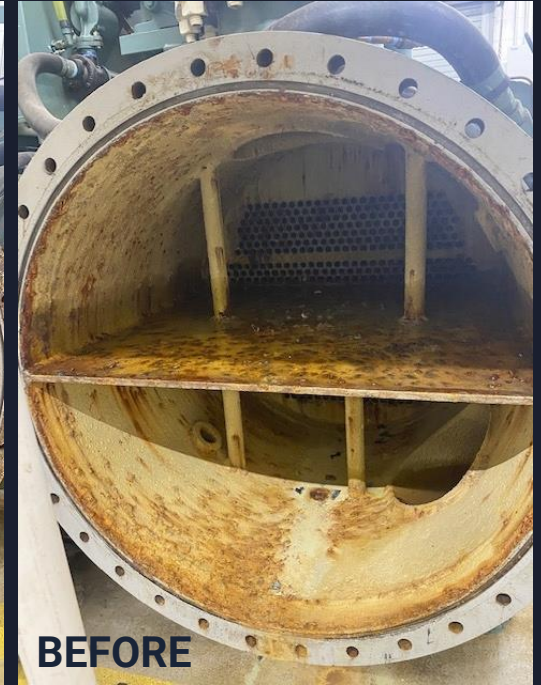

OUR PROJECTS

COATINGS ▼

Chillers Refurbish 2/2

Abrasive Blasting SSPC-SP-10 Near White
Belzona Super Metal 1111
Belzona Ceramic Metal 1321